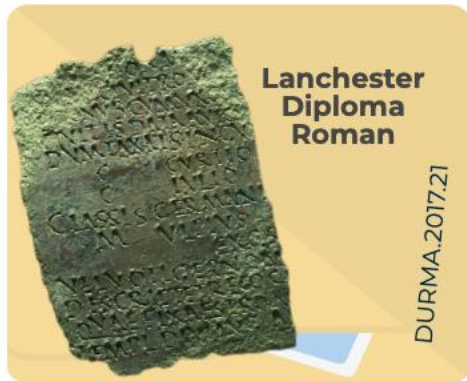

Timeline

Match these objects from Durham University's Library and Collections to the dates on our timeline.

To help, you can find all of these objects at discover.durham.ac.uk. Use the name or number next to the image in the museums and Collections search box.

1080 CE-1120 CE

1530 CE-1559 CE

1900 CE-1963 CE

On our timeline you will see it is split into BCE and CE. BCE stands for 'Before Common Era' and CE for 'Common Era'.